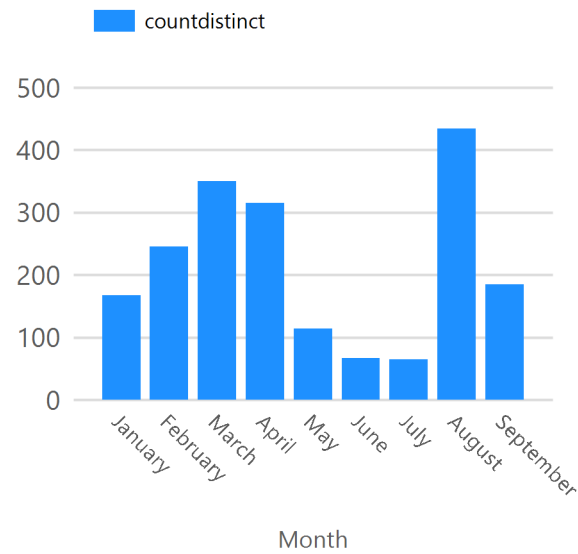

## Usage - Year to Date

Max Distinct Users	Total Sessions	Max Concurrent Licenses	Max Total Concurrent	Average Session Time	Median Session Time
434	39,956	153	277	525	60

## Usage - Last 7 Days

Last 7 Days	Week Day	Max Distinct Users	Total Sessions	Max Concurrent Licenses	Max Total Concurrent	Average Session Time	Median Session Time
09/08/2024	Sunday	4	5	3	20	75	79
09/07/2024	Saturday	42	68	9	34	78	54
09/06/2024	Friday	108	149	27	158	71	58
09/05/2024	Thursday	181	315	46	177	56	47
09/04/2024	Wednesday	185	294	38	167	66	50
09/03/2024	Tuesday	128	226	24	159	65	46
09/02/2024	Monday	61	93	14	29	66	44

## Usage - Month/Transaction Date

# Virtual Lab - Citrix Year To Date 2024

Report Created: 9/8/2024 6:00:15 AM

Month - Distinct User Percentage

Month - Total Sessions Percentage

Month - Concurrent Licenses Percentage

Month	Transaction Date	Max Distinct Users	Total Sessions	Max Concurrent Licenses	Max Total Concurrent	Average Session Time	Median Session Time
<b>September</b>	09/08/24	4	5	3	20	75	79
	09/07/24	42	68	9	34	78	54
	09/06/24	108	149	27	158	71	58
	09/05/24	181	315	46	177	56	47
	09/04/24	185	294	38	167	66	50
	09/03/24	128	226	24	159	65	46
	09/02/24	61	93	14	29	66	44
	09/01/24	50	69	9	23	70	47
	Totals		185	1,219	46	177	78
<b>August</b>	08/31/24	48	83	12	34	81	62
	08/30/24	155	306	39	152	78	64
	08/29/24	328	576	75	190	75	60
	08/28/24	406	828	134	277	70	62
	08/27/24	434	885	99	230	75	63
	08/26/24	376	736	83	202	61	49
	08/25/24	148	224	24	39	61	58
	08/24/24	74	133	22	37	63	47