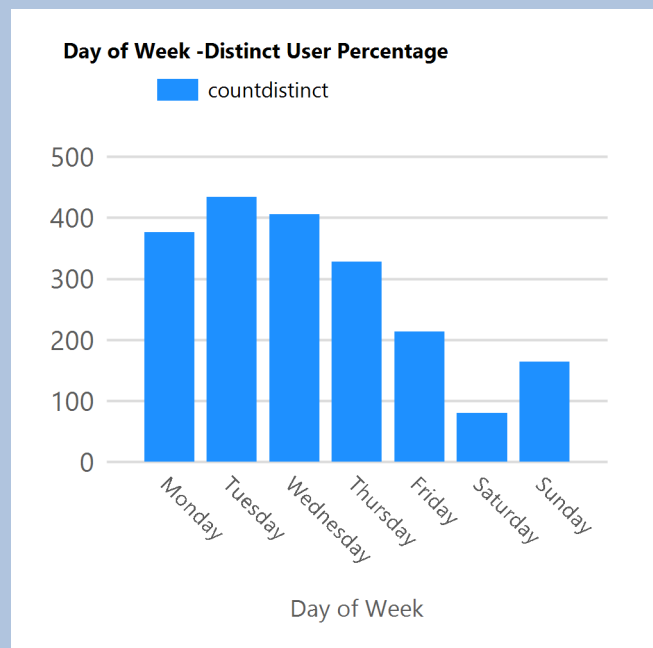

Virtual Lab - Citrix Year To Date 2024

Report Created: 9/8/2024 6:00:15 AM

Month	Transaction Date	Max Distinct Users	Total Sessions	Max Concurrent Licenses	Max Total Concurrent	Average Session Time	Median Session Time
January	01/04/24	35	61	13	145	90	52
	01/03/24	26	41	8	160	119	83
	01/02/24	28	43	8	124	84	64
	01/01/24	12	16	5	14	83	69
	Totals	167	4,435	56	200	119	54

Usage - Day of Week

Day of Week	Max Distinct Users	Total Sessions	Max Concurrent Licenses	Max Total Concurrent	Average Session Time	Median Session Time
Monday	376	7,001	96	240	147	78
Tuesday	434	7,120	99	230	112	88
Wednesday	406	7,809	134	277	525	83
Thursday	328	6,953	82	213	112	87
Friday	214	5,037	153	250	335	79