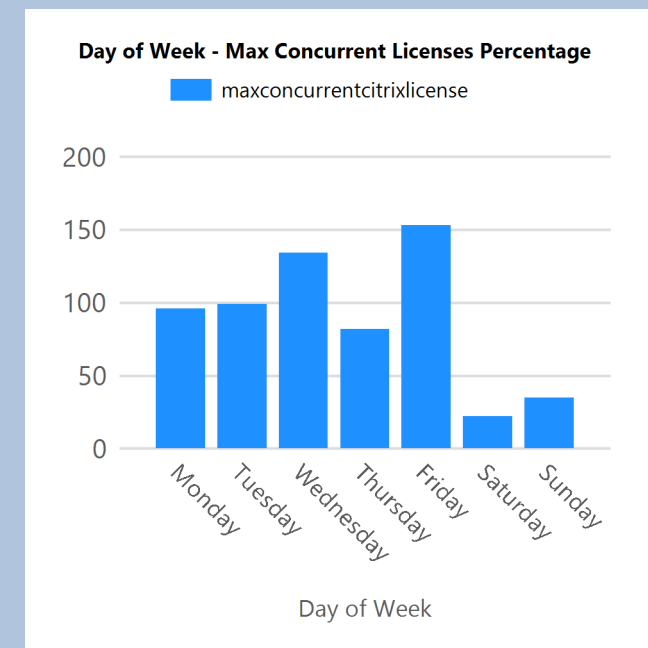

Virtual Lab - Citrix Year To Date 2024

Report Created: 9/8/2024 6:00:15 AM

Month	Transaction Date	Max Distinct Users	Total Sessions	Max Concurrent Licenses	Max Total Concurrent	Average Session Time	Median Session Time
January	01/04/24	35	61	13	145	90	52
	01/03/24	26	41	8	160	119	83
	01/02/24	28	43	8	124	84	64
	01/01/24	12	16	5	14	83	69
	Totals	167	4,435	56	200	119	54

Usage - Day of Week

Day of Week	Max Distinct Users	Total Sessions	Max Concurrent Licenses	Max Total Concurrent	Average Session Time	Median Session Time
Monday	376	7,001	96	240	147	78
Tuesday	434	7,120	99	230	112	88
Wednesday	406	7,809	134	277	525	83
Thursday	328	6,953	82	213	112	87
Friday	214	5,037	153	250	335	79