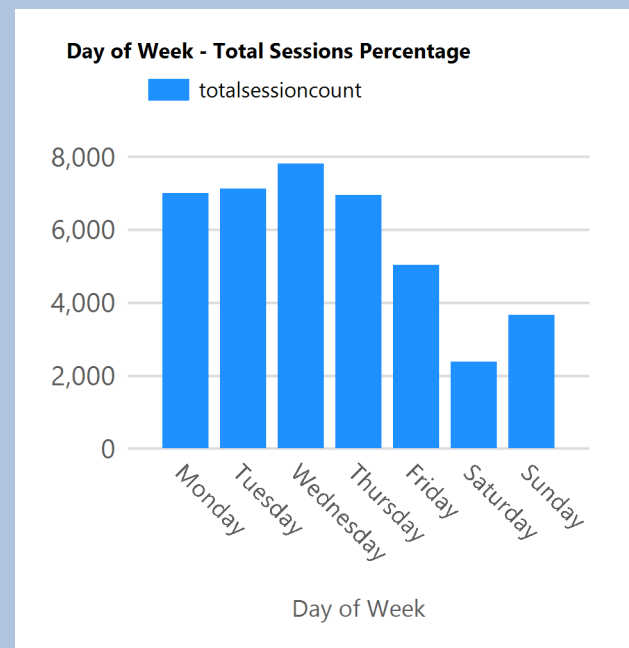

Virtual Lab - Citrix Year To Date 2024

Report Created: 9/8/2024 6:00:15 AM

Month	Transaction Date	Max Distinct Users	Total Sessions	Max Concurrent Licenses	Max Total Concurrent	Average Session Time	Median Session Time
January	01/04/24	35	61	13	145	90	52
	01/03/24	26	41	8	160	119	83
	01/02/24	28	43	8	124	84	64
	01/01/24	12	16	5	14	83	69
	Totals	167	4,435	56	200	119	54

Usage - Day of Week

Day of Week	Max Distinct Users	Total Sessions	Max Concurrent Licenses	Max Total Concurrent	Average Session Time	Median Session Time
Monday	376	7,001	96	240	147	78
Tuesday	434	7,120	99	230	112	88
Wednesday	406	7,809	134	277	525	83
Thursday	328	6,953	82	213	112	87
Friday	214	5,037	153	250	335	79